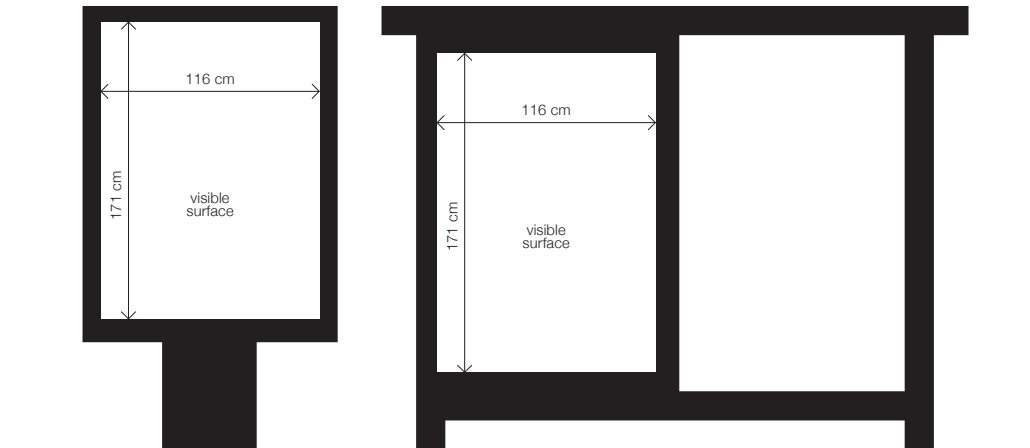

# Bus shelters & CLP's Technical Specifications

**Technical  
drawing**

**Poster size** 118,5 cm wide x 175 cm high.

**Visible surface** 116 cm wide x 171 cm high.

**Margin** JCDecaux recommends to use a 3 cm Margin at the edges of the posters when placing text and logo's in the design.