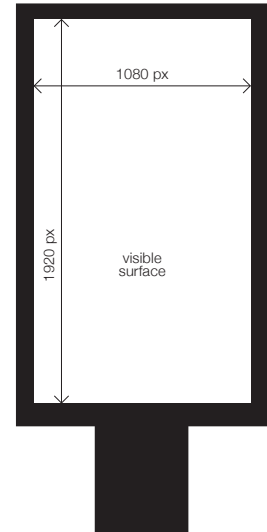

## Métropole

**Size** 1080 pixels wide x 1920 pixels high,  
which is a 9:16 ratio (vertical)

**Duration** Still: 6 seconds  
*1 static image during 6 seconds*  
Animated Still: 6 seconds  
*Image with a slow animation and/or transition added*  
Full Motion: 6 seconds  
*Video with a maximum frame rate of 25 frames per second*

**File type** JPG, MPEG-4/ mp4, HTML5

**File size** Still: 1MB maximum file size  
Animated Still / Full Motion: 5MB maximum file size

**Frame rate** Maximum 25 frames per second

**Colour type** RGB

**Audio** None