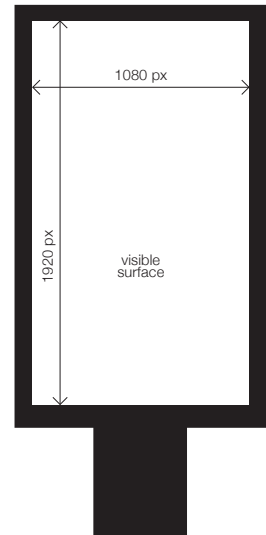

Technical Specifications

Métropole

Size 1080 pixels wide x 1920 pixels high,
which is a 9:16 ratio (vertical)

Duration Still: 6 seconds
1 static image during 6 seconds
Animated Still: 6 seconds
Image with a slow animation and/or transition added
Full Motion: 6 seconds
Video with a maximum frame rate of 25 frames per second

File type JPG, MPEG-4/ mp4, HTML5

File size Still: 1MB maximum file size
Animated Still / Full Motion: 5MB maximum file size

Frame rate Maximum 25 frames per second

Colour type RGB

Audio None

City	Spot length	Loop length	Visibility	
Amsterdam	6 sec	36 sec	05:00 - 01:00	Still
The Hague Centre	6 sec	36 sec	05:00 - 01:00	Still, Animated Still, Full motion
The Hague Other	6 sec	36 sec	05:00 - 01:00	Still, Animated Still
Rotterdam	6 sec	36 sec	05:00 - 01:00	Still, Animated Still, Full motion
Haarlem	6 sec	36 sec	05:00 - 01:00	Still
Breda	6 sec	36 sec	05:00 - 01:00	Still, Animated Still
Rijswijk	6 sec	36 sec	05:00 - 01:00	Still, Animated Still
Leidschendam	6 sec	36 sec	05:00 - 01:00	Still