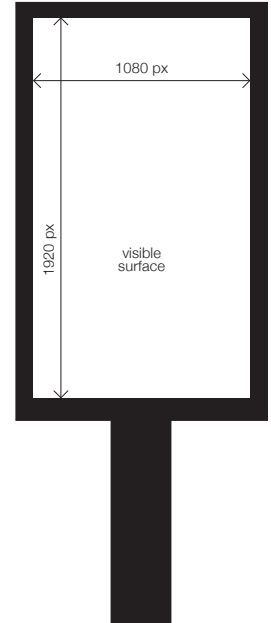

# Technical Specifications Avenue

**Size** 1080 pixels wide x 1920 pixels high,  
which is a 9:16 ratio (vertical)

**Duration** 6 seconds

**File type** JPG, MPEG-4/ mp4, HTML5

**File size** Still: 1MB maximum file size  
Animated: 5MB maximum file size

**Frame rate** Maximum 25 frames per second

**Colour type** RGB

**Audio** None

City	Spot length	Loop length	Visibility	
Amsterdam	6 sec	36 sec	06:00 - 00:00	Still, Animated Still
Rotterdam	6 sec	36 sec	06:00 - 00:00	Still, Animated Still
The Hague	6 sec	36 sec	06:00 - 00:00	Still
Eindhoven	6 sec	36 sec	06:00 - 00:00	Still
Arnhem	6 sec	36 sec	06:00 - 00:00	Still
Leiderdorp	6 sec	36 sec	06:00 - 00:00	Still, Animated Still
Diemen	6 sec	36 sec	06:00 - 00:00	Still
Maastricht	6 sec	36 sec	06:00 - 00:00	Still